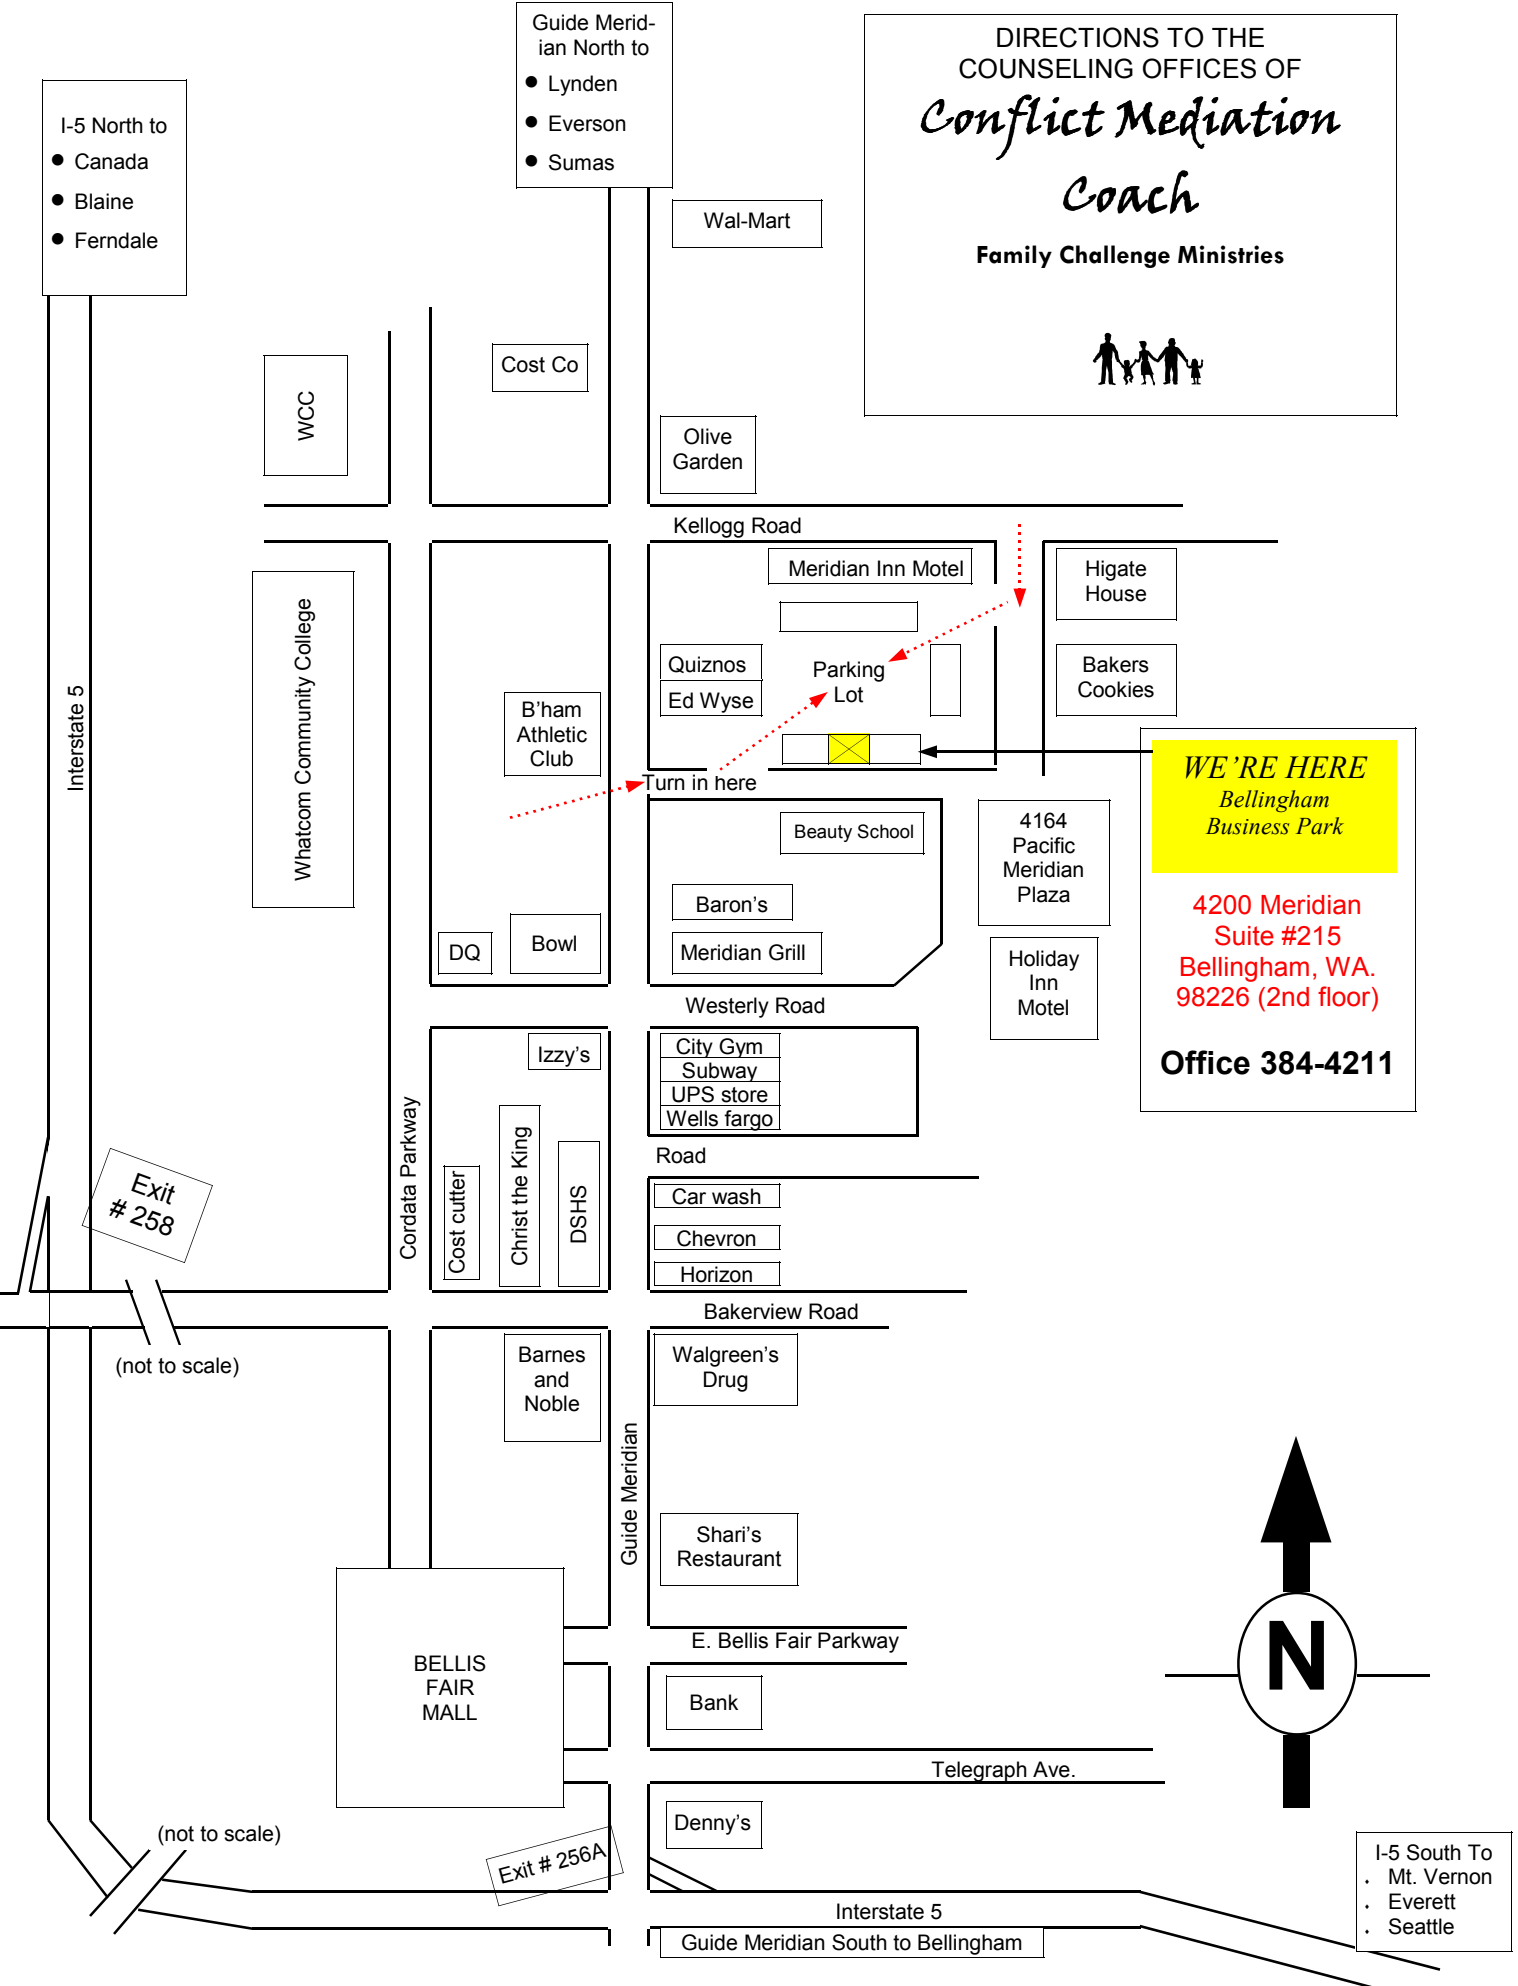

- I-5 North to
- Canada
 - Blaine
 - Ferndale

- Guide Meridian North to
- Lynden
 - Everson
 - Sumas

DIRECTIONS TO THE
COUNSELING OFFICES OF

Conflict Mediation Coach

Family Challenge Ministries

WE'RE HERE
Bellingham
Business Park

**4200 Meridian
Suite #215
Bellingham, WA.
98226 (2nd floor)**

Office 384-4211

- I-5 South To
- Mt. Vernon
 - Everett
 - Seattle

Interstate 5
Guide Meridian South to Bellingham

Exit # 258

Exit # 256A

(not to scale)

(not to scale)